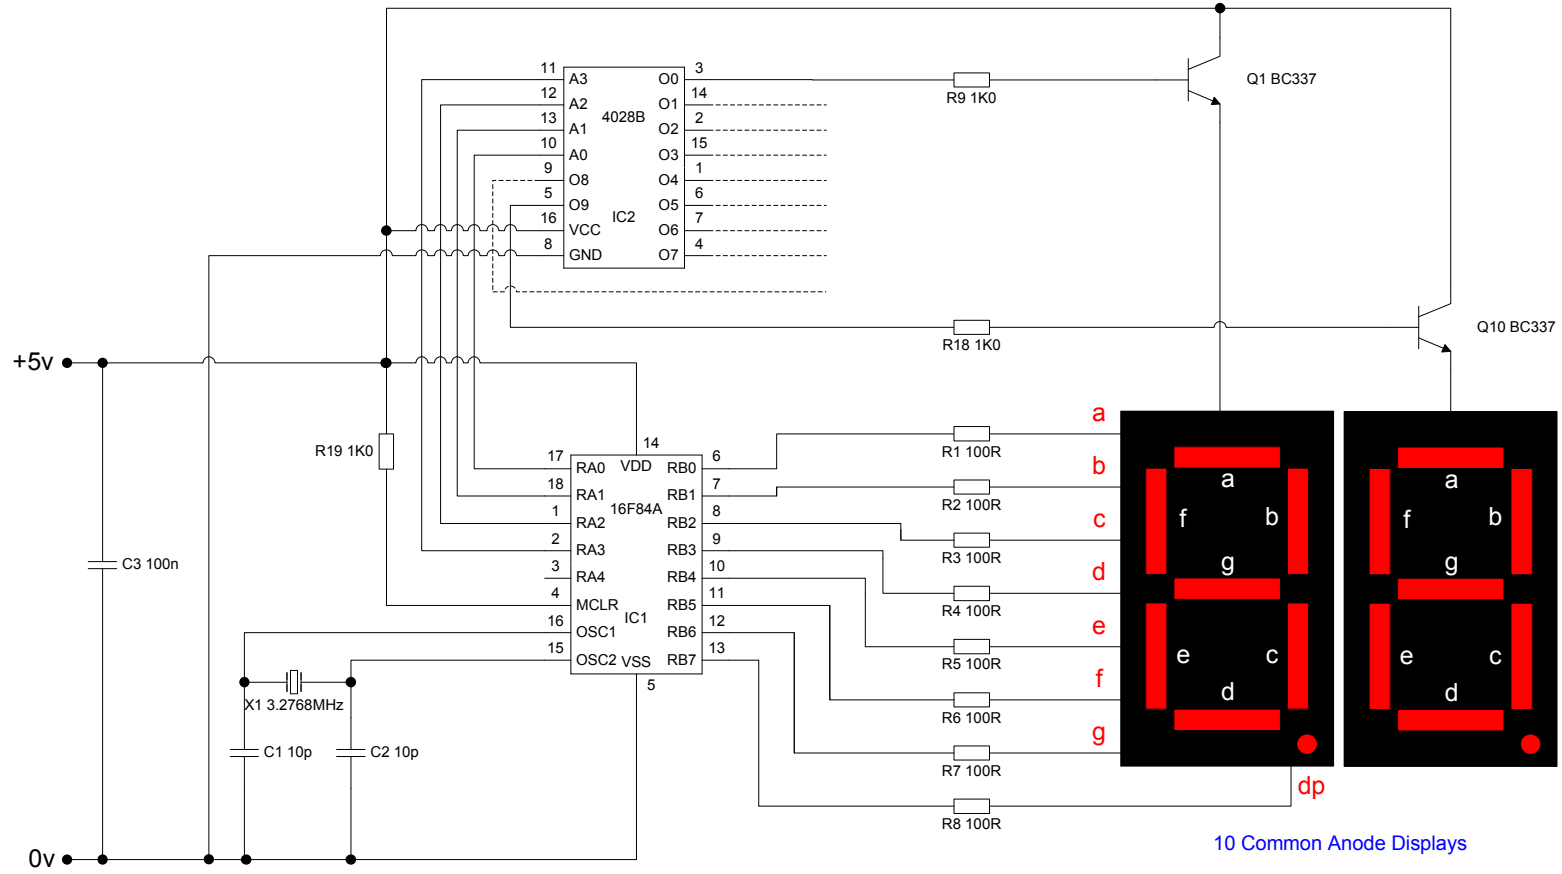

Title: Digital Clock Display

Fig.1 Simplified outline (TO-92; SOT54) and symbol.